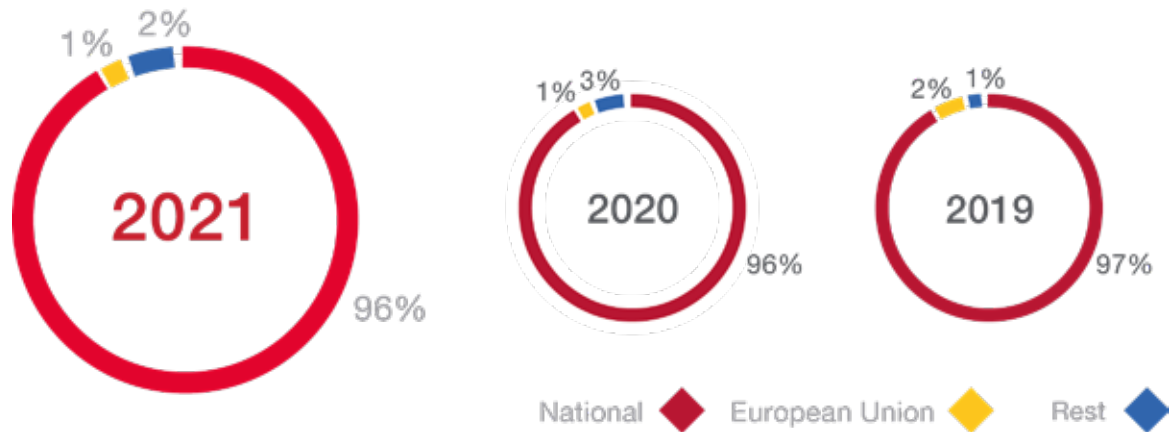

Activity of Isdefe by geographical location

The evolution of Isdefe's activity based on its geographical location is as follows:

■ Where we are

Our headquarters are located at Calle Beatriz de Bobadilla, 3, Madrid, where 77 % of our staff is located. Other work centres where we carry out part of our operations are located in: Torrejón de Ardoz, Robledo de Chavela, Villafranca del Castillo, Cebreros, the Canary Islands and Cartagena.

Most of the operational activities, however, are carried out in the workplaces of the institutions and clients to whom we provide services.

77% of our staff is located at Calle Beatriz de Bobadilla 3, Madrid.