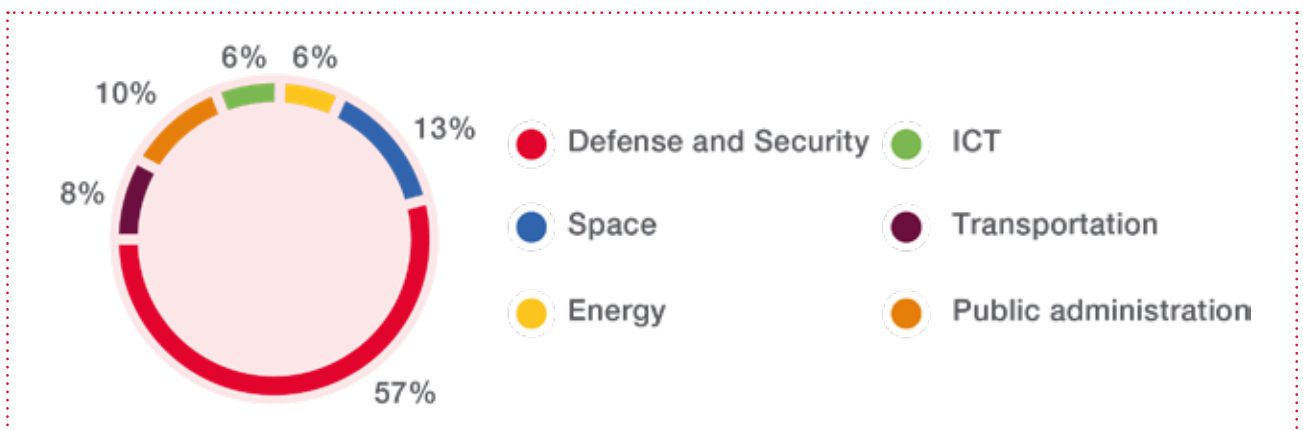

## ■ Isdefe Activity

The trend in the turnover from Isdefe's activities as an **In-House Service Provider** has been as follows:

### Engineering and consulting activities

Isdefe's activity focuses mainly on the field of Defence and Security, although important work is undertaken in various sectors of activity:

The three sectors with the highest volume of activity in the past year were: