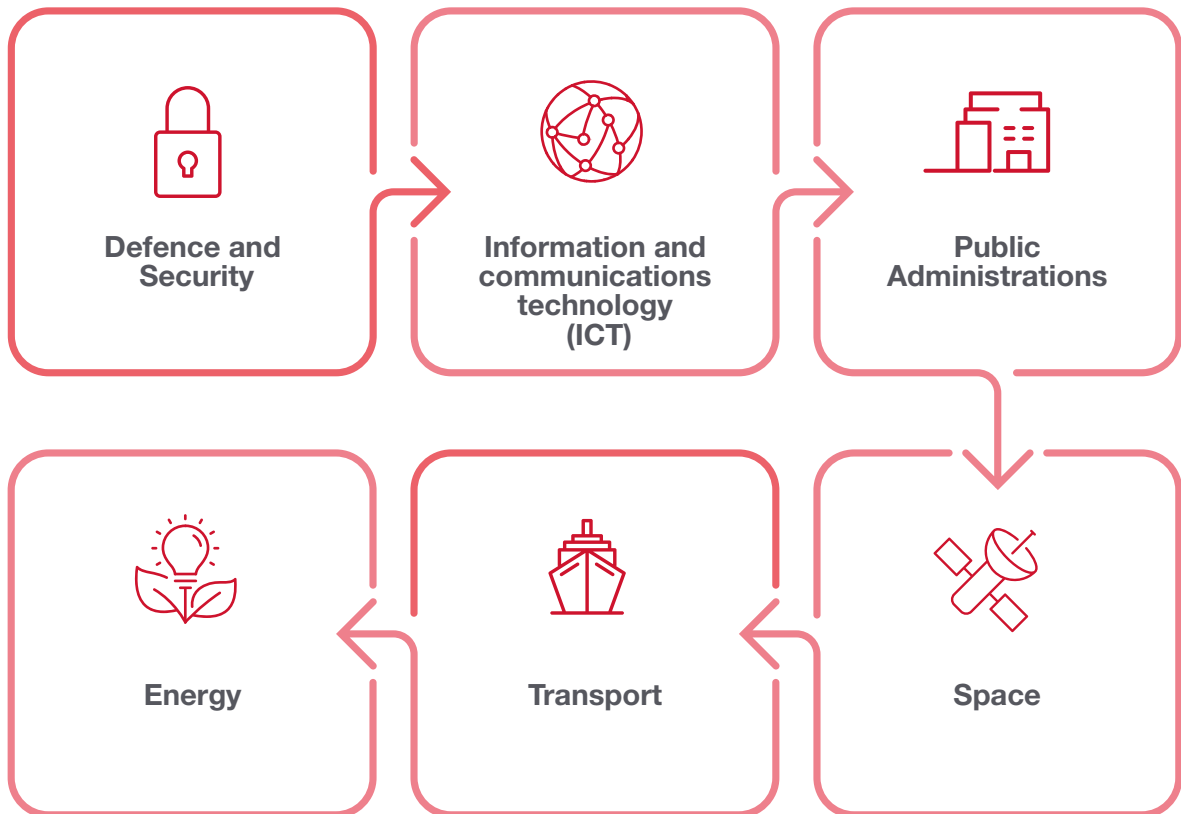

Sectors of activity and services

We provide **engineering, consulting and technical assistance services** in the following sectors of activity:

Isdefe's activity is focused on the field of Defence and Security.

We are knowledge

Defence and security

- › Defence Planning
- › Platform acquisition and sustainability programme
- › Technology centres
- › Logistics and supply chain systems
- › Intelligence and electronic warfare systems
- › Security in information systems and critical infrastructure
- › Strategic infrastructure
- › Border surveillance and control systems
- › Technological and industrial management
- › Crisis and emergency management systems

Space

- › Space stations and infrastructure
- › Satellite applications

Transport

- › Traffic management
- › Transport hubs
- › Advanced concepts

Public administrations

- › Consulting for the Transformation of the Functioning of the Administration
- › Technological Modernisation and Digital Transformation
- › Support for the Economic Management of the Civil Service