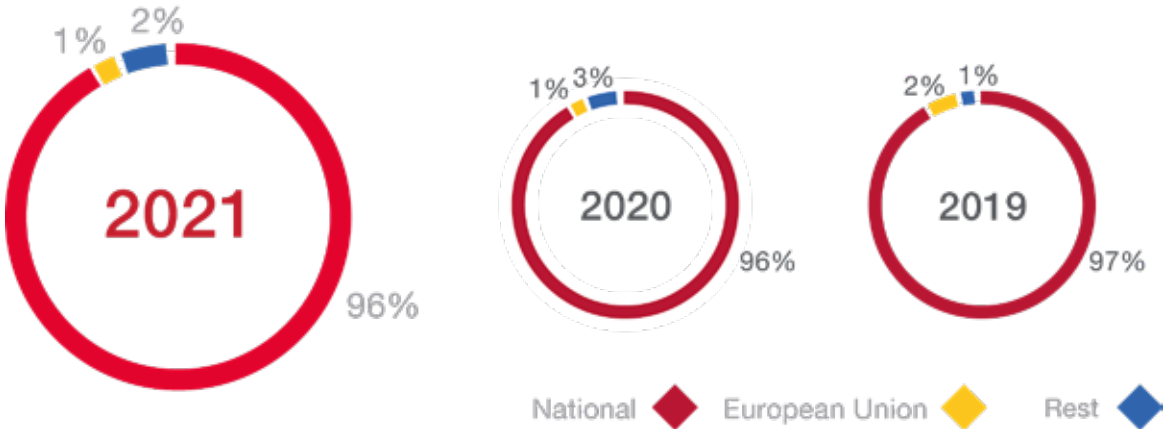

**Activity of Isdefe by geographical location**

The evolution of Isdefe's activity based on its geographical location is as follows:

**■ Where we are**

Our headquarters are located at Calle Beatriz de Bobadilla, 3, Madrid, where 77 % of our staff is located. Other work centres where we carry out part of our operations are located in: Torrejón de Ardoz, Robledo de Chavela, Villafranca del Castillo, Cebreros, the Canary Islands and Cartagena.